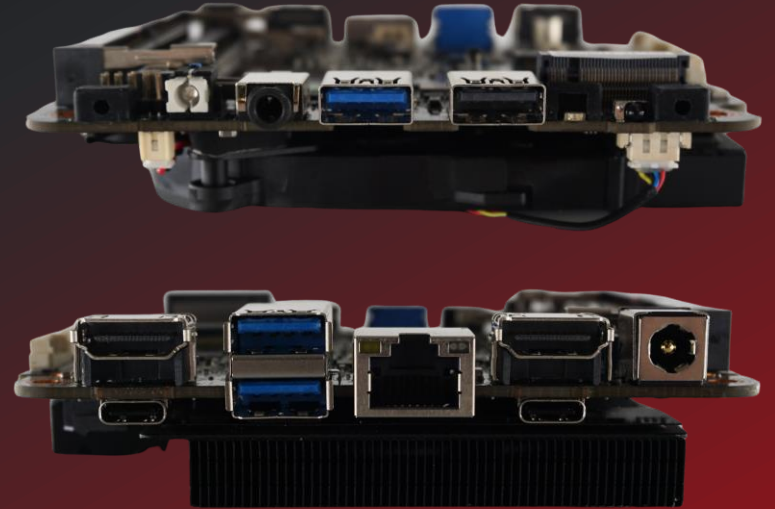

Launching your PC Performance to the Moon

AMD's Zen3+ architecture offers you 6 cores with 12 threads of computing power, without drawing too much energy thanks to the new from the ground up power management redesign, allowing Moonstone to put unused cores to sleep to prevent excess power draw. These cores can then be booted back up within a millisecond, allowing an uninterrupted experience while keeping your energy costs down. Upgrade your compute power today and enjoy earth-shattering results, with Moonstone.

Features

- AMD Ryzen™ 5-7535U
- AMD Radeon™ 660M Graphics
- TPM (Infineon 2.0)
- 2x DDR5-4800 SO-DIMM Sockets
- 1x M.2 22x80 M-key supporting PCIe x4 Gen4 NVMe
- MicroSD card slot
- 2x HDMI 2.1 TMDS
- 2x USB 4 Type-C (Alt-DP)
- Optional Intel® Wi-Fi 6E + Bluetooth 5.2
- 1x Intel 2.5Gb LAN
- 2x USB 4 Type-C
- 3x USB 3.2 Gen2 Type-A
- 1x USB 2.0 Type-A
- 3.5mm stereo headset jack
- Optional 19V, 90W power supply
- Extended service support (3-year)

Customization

- Primary storage up to 8TB Gen4 NVMe
- Memory up to 96GB
- OS options: Windows 11 Home & Pro, Windows IoT, Ubuntu

AMD

Simply
NUC

THINK BIG, go mini